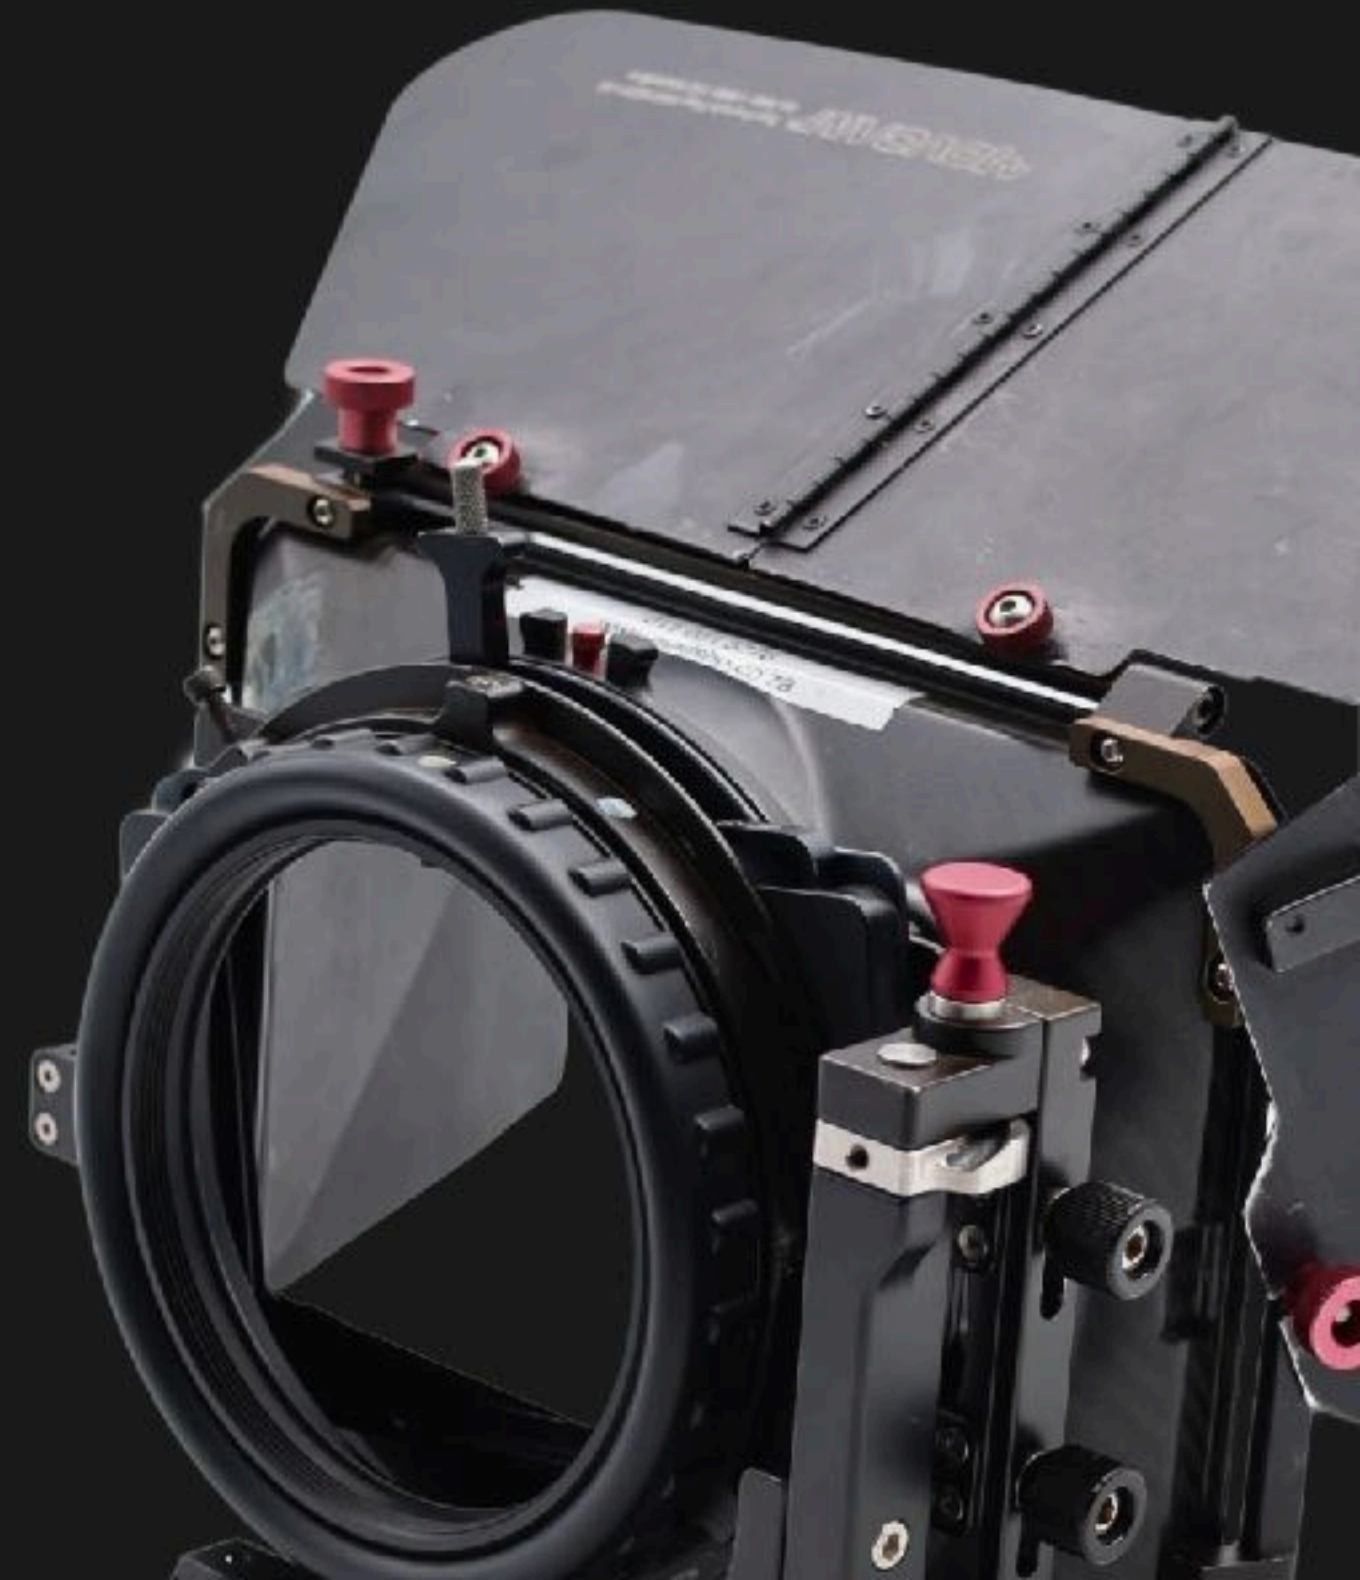

donThink

Mount Adapter

Canon RF to Canon EF - ND Variable
Canon RF to Canon EF - Speedbooster 0.7
Canon RF to Canon EF
L-Mount to Canon EF
M43 to Canon EF

Accessori Camera

Mattebox Cavision
Mattebox mini

Radio Focus - Tilta Nucleus M
Transmitter video wireless: Hollyland 4k SDI/HDMI

Blackmagic micro converter SDI -HDMI 12G (Bidirectional)
Blackmagic Ultra Studio Rec 3G (HDMI-Thunderbolt)
Teranex Mini HDMI to SDI 12G